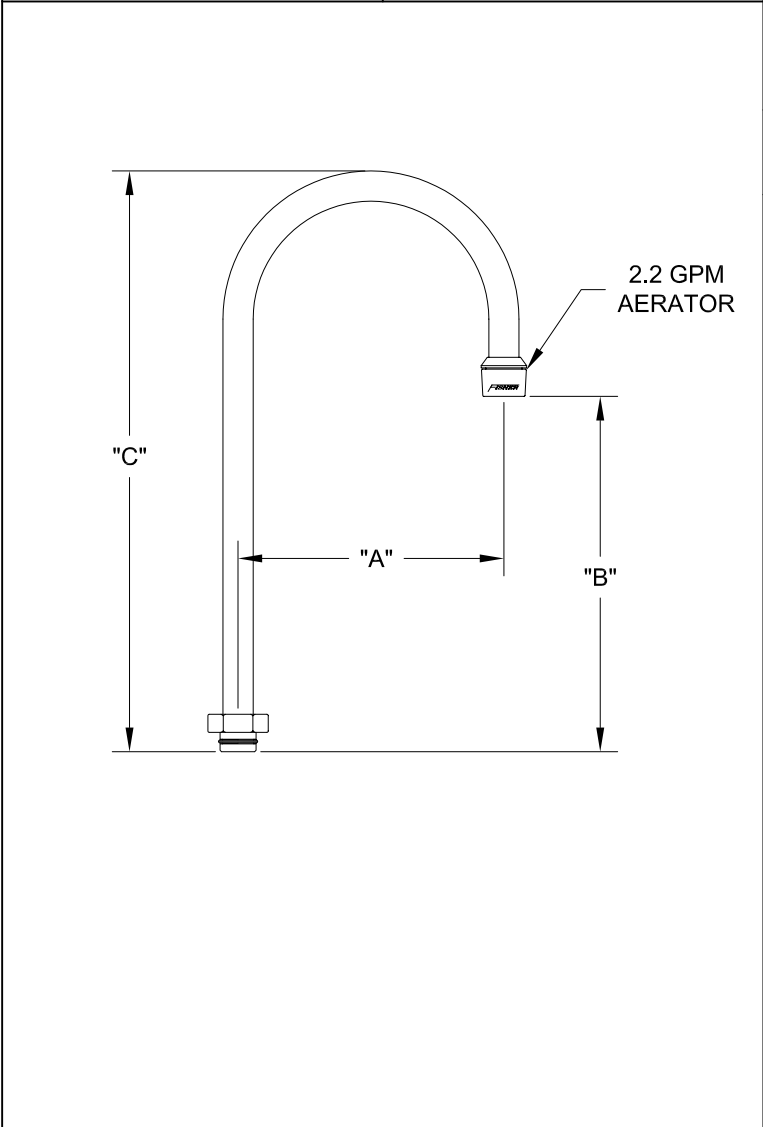

APPLICATION:  
JOB NAME:

PRODUCT NAME:  
STAINLESS STEEL  
SWIVEL GOOSENECK SPOUT ASSEMBLY

QUANTITY:

ITEM NO.

SPECIAL CONFIGURATION  
CHECK BASE MODEL AND OPTIONS

MODEL:  
 54437 12" SWIVEL GOOSENECK SPOUT  
 71862 10" SWIVEL GOOSENECK SPOUT  
 54453 6" SWIVEL GOOSENECK SPOUT

OPTIONS OR MODIFICATIONS:  
 OTHER \_\_\_\_\_

FEATURES  
\* 2.2 GPM AERATOR

SYSTEM LIMITS  
\* TEMP: 40°F MIN. TO 140°F MAX.  
\* PRESSURE: 200 PSI MAX. STATIC

SHIPPING WEIGHT  
\* 0.75 LBS

\* NSF 61-9 APPROVED & LISTED  
[www.truesdail.com](http://www.truesdail.com)

MODEL	DIM "A"	DIM "B"	DIM "C"
54437	5-1/2" [140mm]	7-3/8" [187mm]	12" [304mm]
71862	5" [127mm]	5-3/8" [136.5mm]	10" [254mm]
54453	3-1/2" [89mm]	3-3/8" [86mm]	7" [180mm]

ANSI/A112.18.1M

**FISHER**  
FISHER MANUFACTURING COMPANY  
TOLL FREE: 800-421-6162 - FAX: 800-832-8238  
[information@fisher-mfg.com](mailto:information@fisher-mfg.com) - [www.fisher-mfg.com](http://www.fisher-mfg.com)